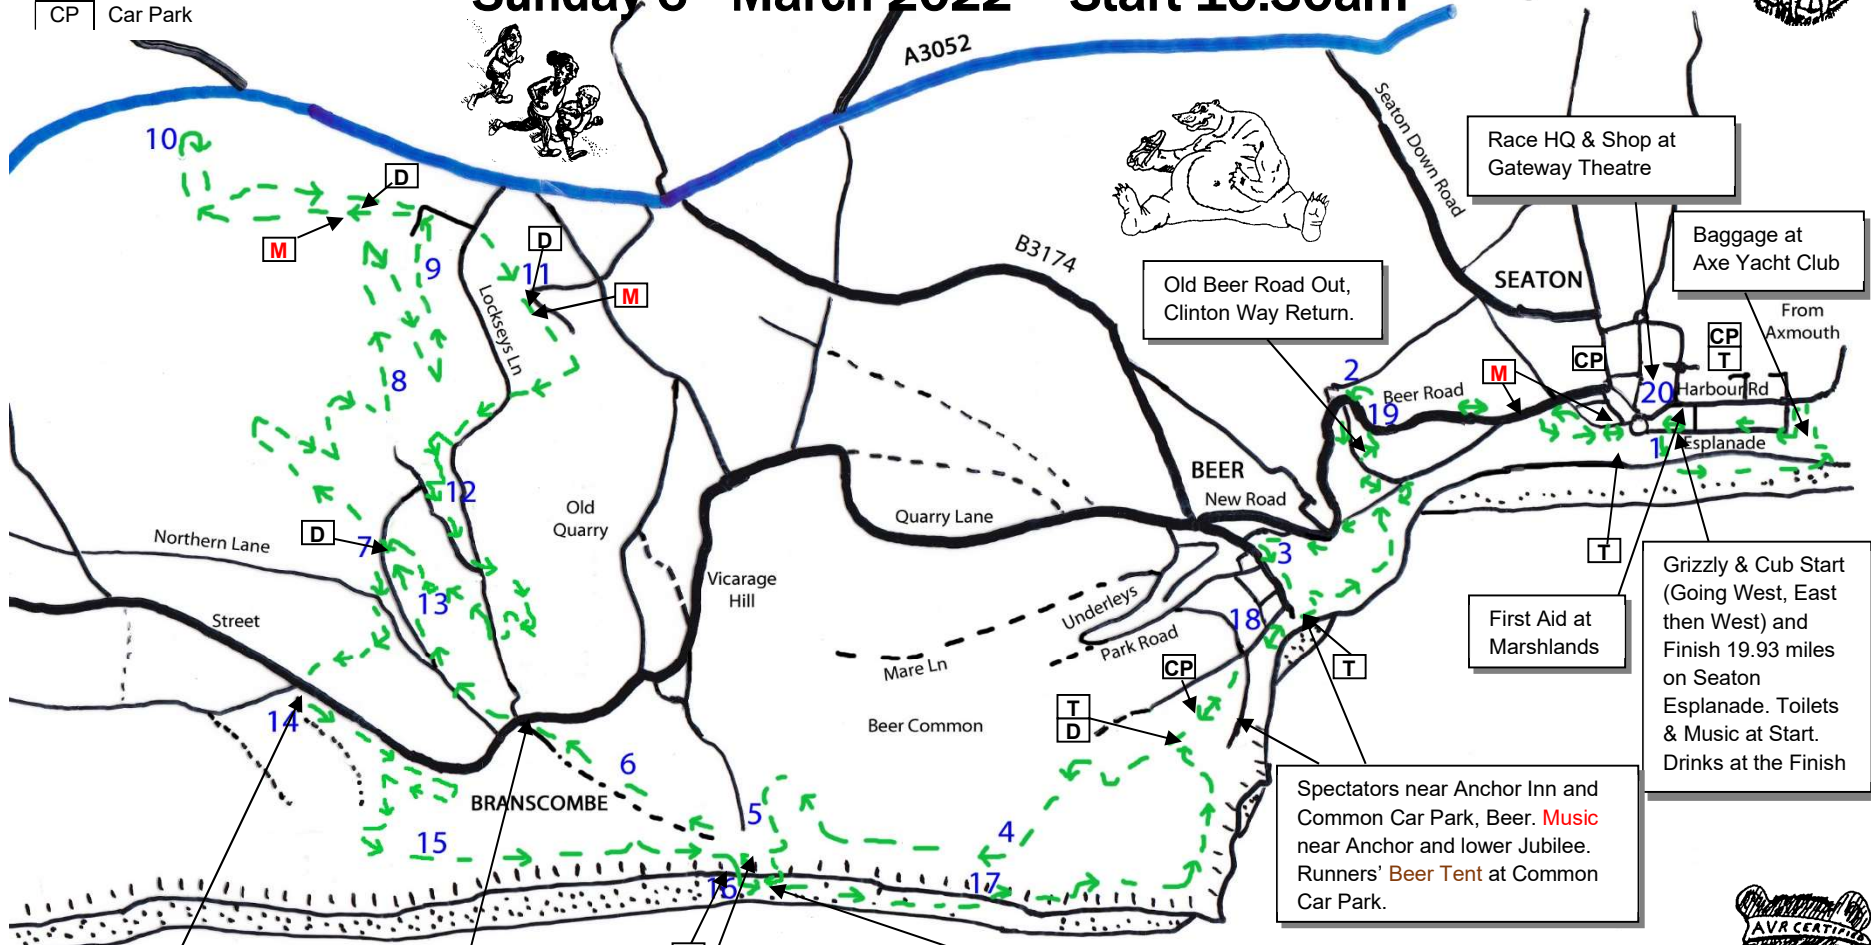

The Grizzly 2022

EAST DEVON Sports Therapy
REHABILITATION & PERFORMANCE CENTRE

Lugger Run

Key:- Distances in Grizzly Miles.

- D Drinks for runners only
- M Music en route
- T Toilets – Some are private
- CP Car Park

“Paws For Thought”

Sunday 6th March 2022 – Start 10:30am

Race HQ & Shop at Gateway Theatre

Baggage at Axe Yacht Club
From Axmouth

Old Beer Road Out, Clinton Way Return.

First Aid at Marshlands

Grizzly & Cub Start (Going West, East then West) and Finish 19.93 miles on Seaton Esplanade. Toilets & Music at Start. Drinks at the Finish

Spectators near Anchor Inn and Common Car Park, Beer. **Music** near Anchor and lower Jubilee. Runners' **Beer Tent** at Common Car Park.

Fountain Head Pub
Music - Toilets

Branoc Hall
Parking, Toilets,

Sea Shanty. Parking
Toilets, **Music**

Cub Split at Sea Shanty, then back along beach. Drinks just after split. Grizzly Memorial nearby.

SEEK – STRIVE - ATTAIN

Photo-fit.net