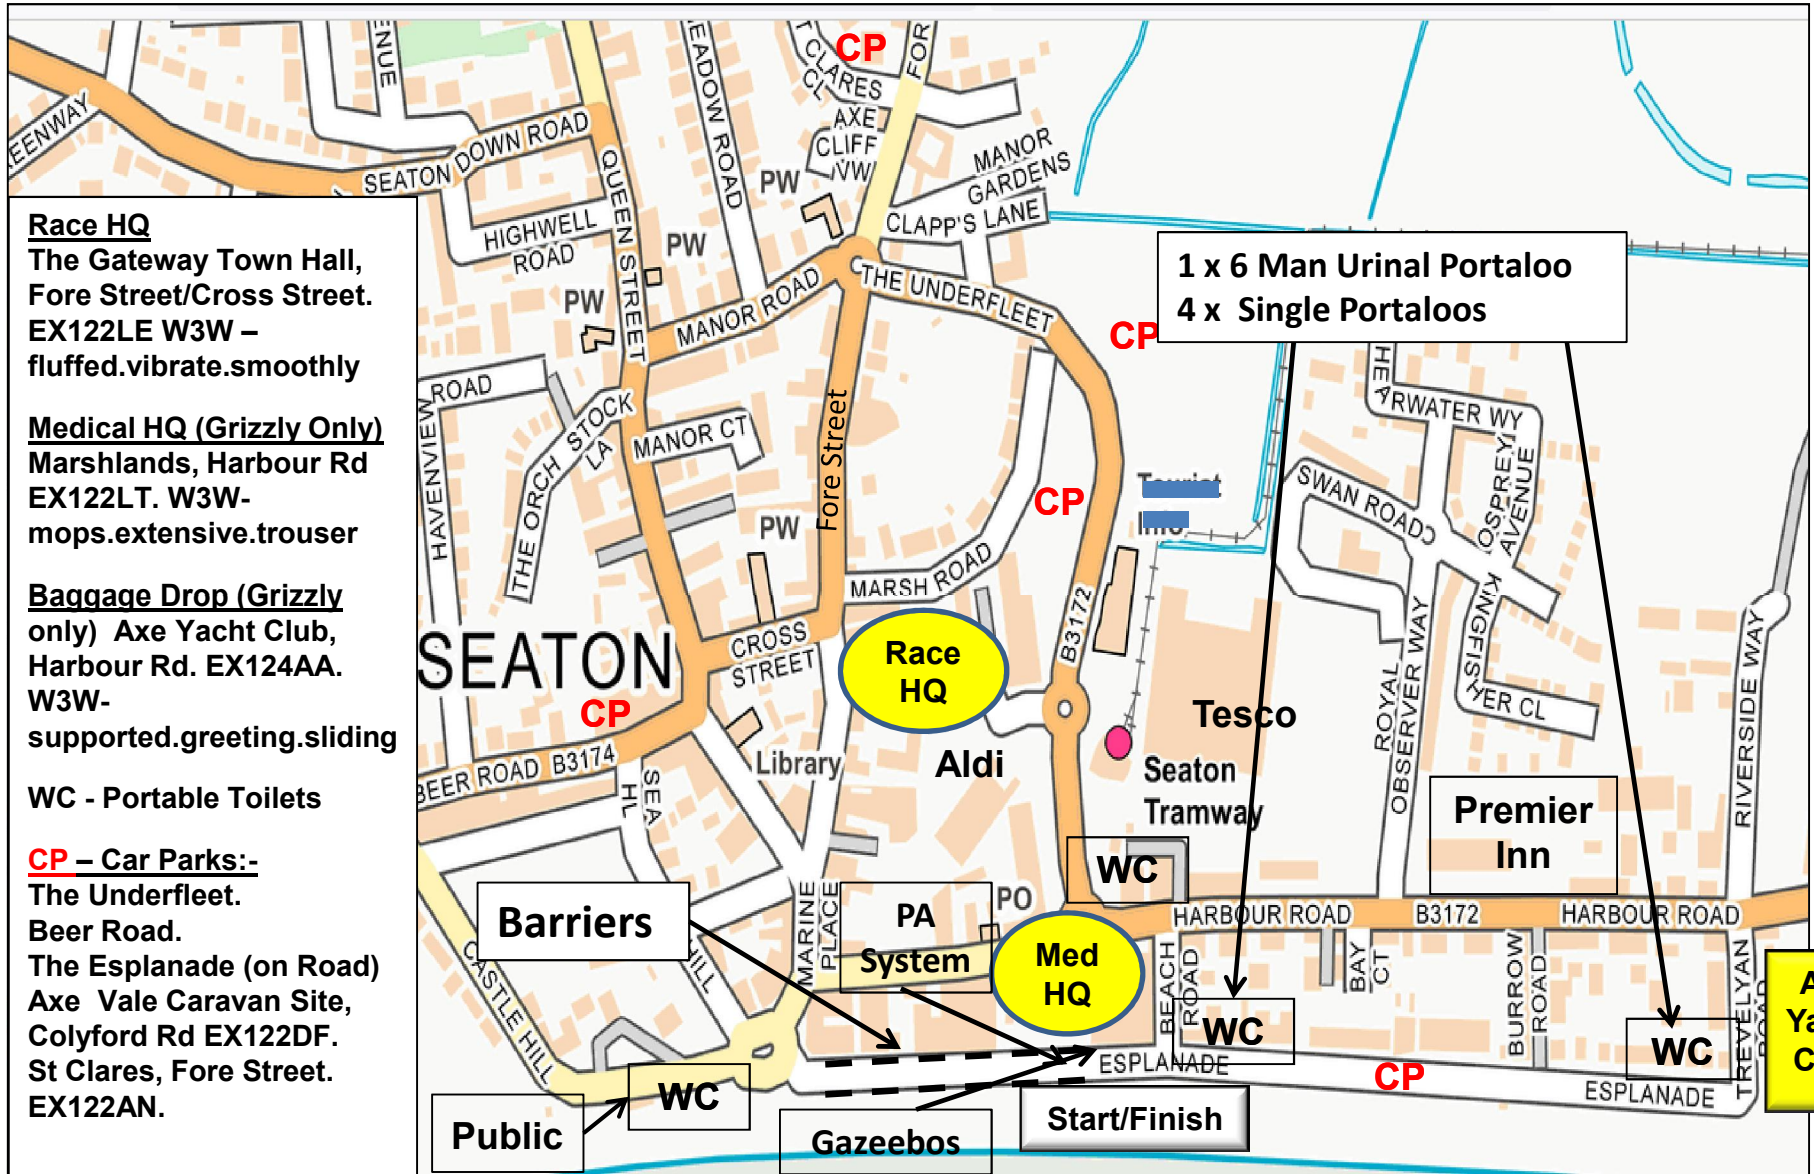

Race HQ
The Gateway Town Hall,
Fore Street/Cross Street.
EX122LE W3W –
fluffed.vibrate.smoothly

Medical HQ (Grizzly Only)
Marshlands, Harbour Rd
EX122LT. W3W-
mops.extensive.trouser

**Baggage Drop (Grizzly
only)** Axe Yacht Club,
Harbour Rd. EX124AA.
W3W-
supported.greeting.sliding

WC - Portable Toilets

CP – Car Parks:-

The Underfleet.

Beer Road.

The Esplanade (on Road)

Axe Vale Caravan Site,

Colyford Rd EX122DF.

St Clares, Fore Street.

EX122AN.

1 x 6 Man Urinal Portaloo
4 x Single Portaloo

SEATON

Race HQ

Aldi

Tesco

Premier Inn

Barriers